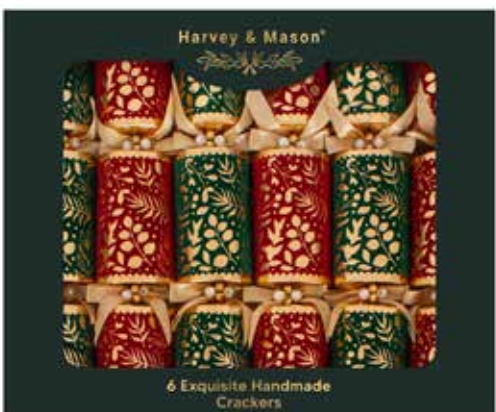

Box of 6 Exquisite Crackers: Silver
 RSXM7005

Silver textured board | Satin bow | Gem embellishments

Box of 6 Deluxe Crackers: Gold Tree
 RSXM7008

Box of 6 Deluxe Crackers: Green Foliage
 RSXM7009

Box of 6 Exquisite Crackers: Flocked Foliage
 RSXM7057