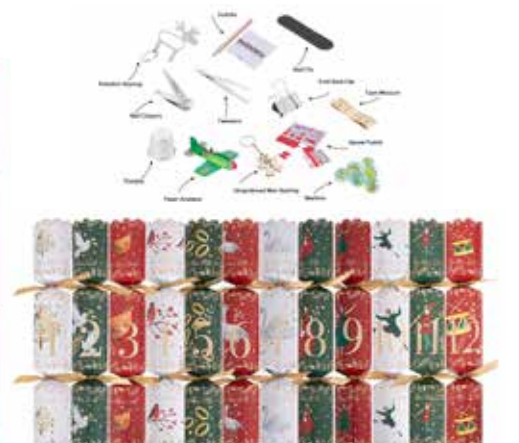

Box of 12 Trend Crackers 12": 12 Days of Christmas

RSXM7055

635 x 300 x 55mm | Each cracker contains a snap, hat, motto & gift.

1 Unit = 1 Box of 12 Trend Crackers

w/s $24.15 | rrp $49.99 each