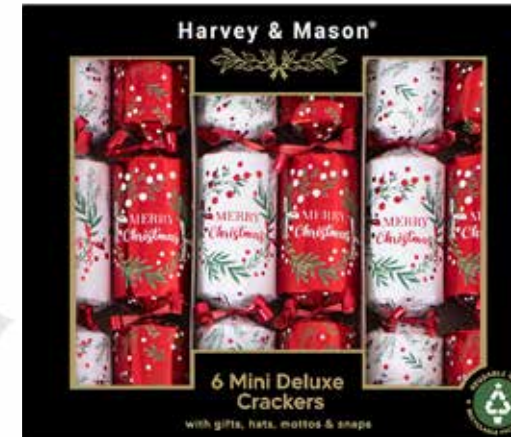

BOX OF 10 FAMILY CRACKERS 12" by RSW

Box size: 240 x 305 x 90mm | Box contains 10 crackers
Packaging and product are 100% recyclable and plastic free!
MOQ = 12

W/S: $12.07 each
RRP: $24.99 each
1 unit = 3 Boxes of 10 Family Crackers

12

ORDER MULTIPLE = 12 (1 SHIPPING CARTON)

by RSW **BOX OF 6 MINI CRACKERS 8.5"** CRACKERS

Box size: 250 x 220 x 50mm | Crackers include plastic-free gifts, snaps, mottos and hats | Foil finishes | Curling ribbon embellishments

W/S: $9.66 each
RRP: $19.99 each
1 unit = 6 Boxes of 6 Mini Crackers

12

ORDER MULTIPLE = 12 (1 SHIPPING CARTON)