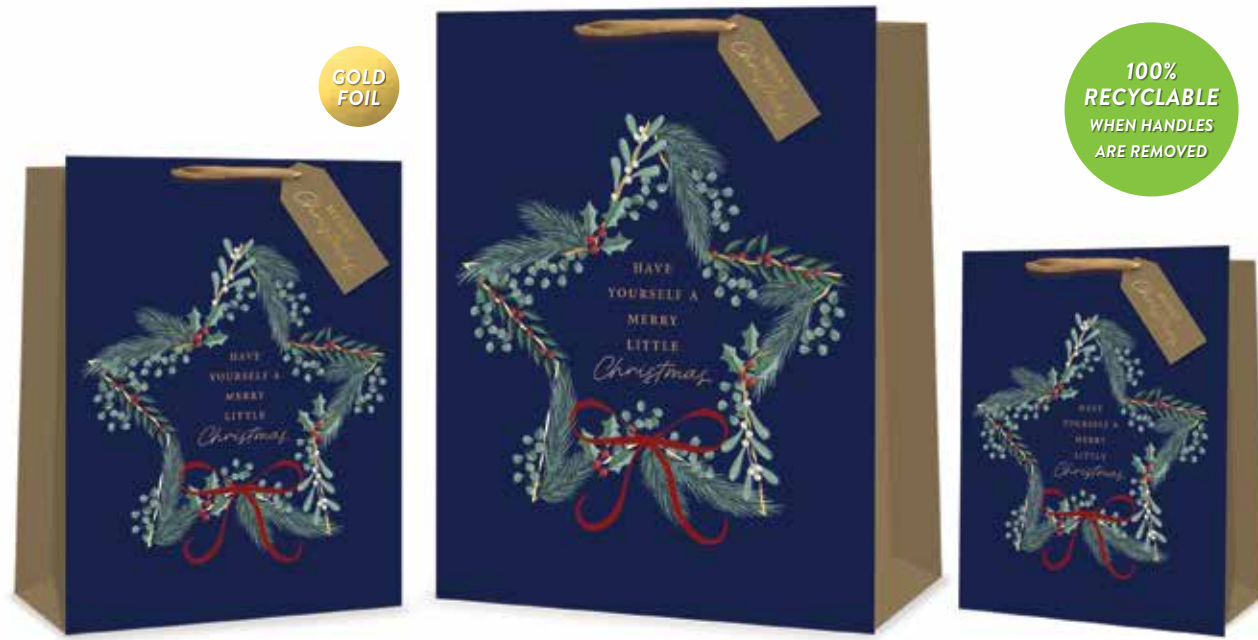

LUXURY GIFT BAGS - CHRISTMAS WREATH by Tallon

Wreath: Large Bag

TAX9425A

260 x 320 x 60mm | Gold foil | Gold ribbon handles | 1 unit = 6 Large Bags
w/s $3.86 | rrp $7.99 each

Wreath: XL Bag

TAX9424A

320 x 440 x 110mm | Gold foil | Gold ribbon handles | 1 unit = 6 XL Bags
w/s $4.83 | rrp $9.99 each

Wreath: Medium Bag

TAX9426A

180 x 230 x 100mm | Gold foil | Gold ribbon handles | 1 unit = 6 Medium Bags
w/s $3.38 | rrp $6.99 each